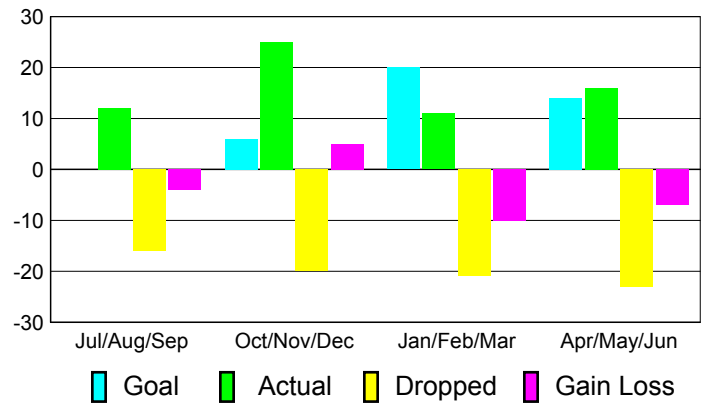

Membership Results 2010-2011

Goal, New, Dropped, Gain/Loss

Comparison of Membership Gain/Loss

Current Year Compared to the Previous Year