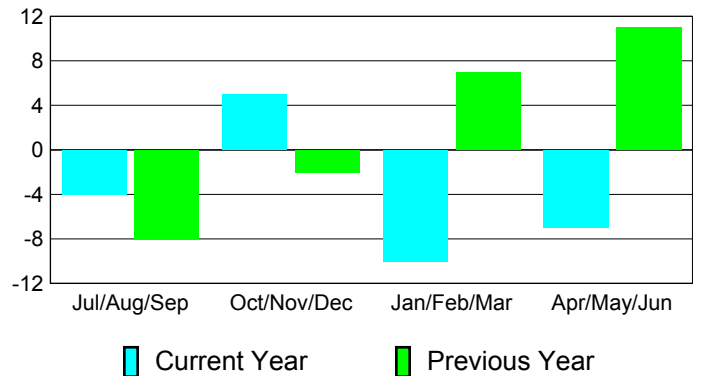

**Membership Results
2010-2011**

**Membership
2009-2010**

Month	Net Memb Goal	Actual New Memb	Actual Dropped Memb	Gain/Loss of Memb	Gain/Loss of Memb
Jul/Aug/Sep	0	12	-16	-4	-8
Oct/Nov/Dec	6	25	-20	5	-2
Jan/Feb/Mar	20	11	-21	-10	7
Apr/May/June	14	16	-23	-7	11
Totals	40	64	-80	-16	8

Membership Results 2010-2011

Goal, New, Dropped, Gain/Loss

Comparison of Membership Gain/Loss

Current Year Compared to the Previous Year

Gender Comparison 2010-2011

Jul/Aug/Sep

Oct/Nov/Dec

Jan/Feb/Mar

Apr/May/June

Male

Female